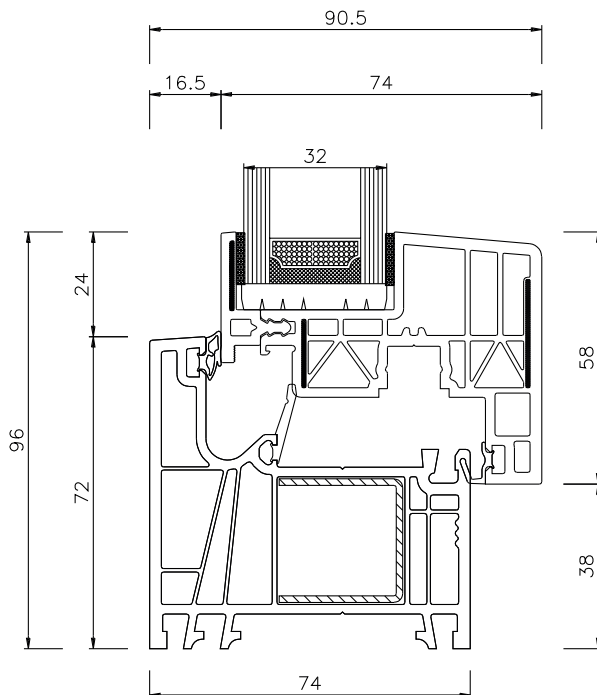

ICONICA Corner