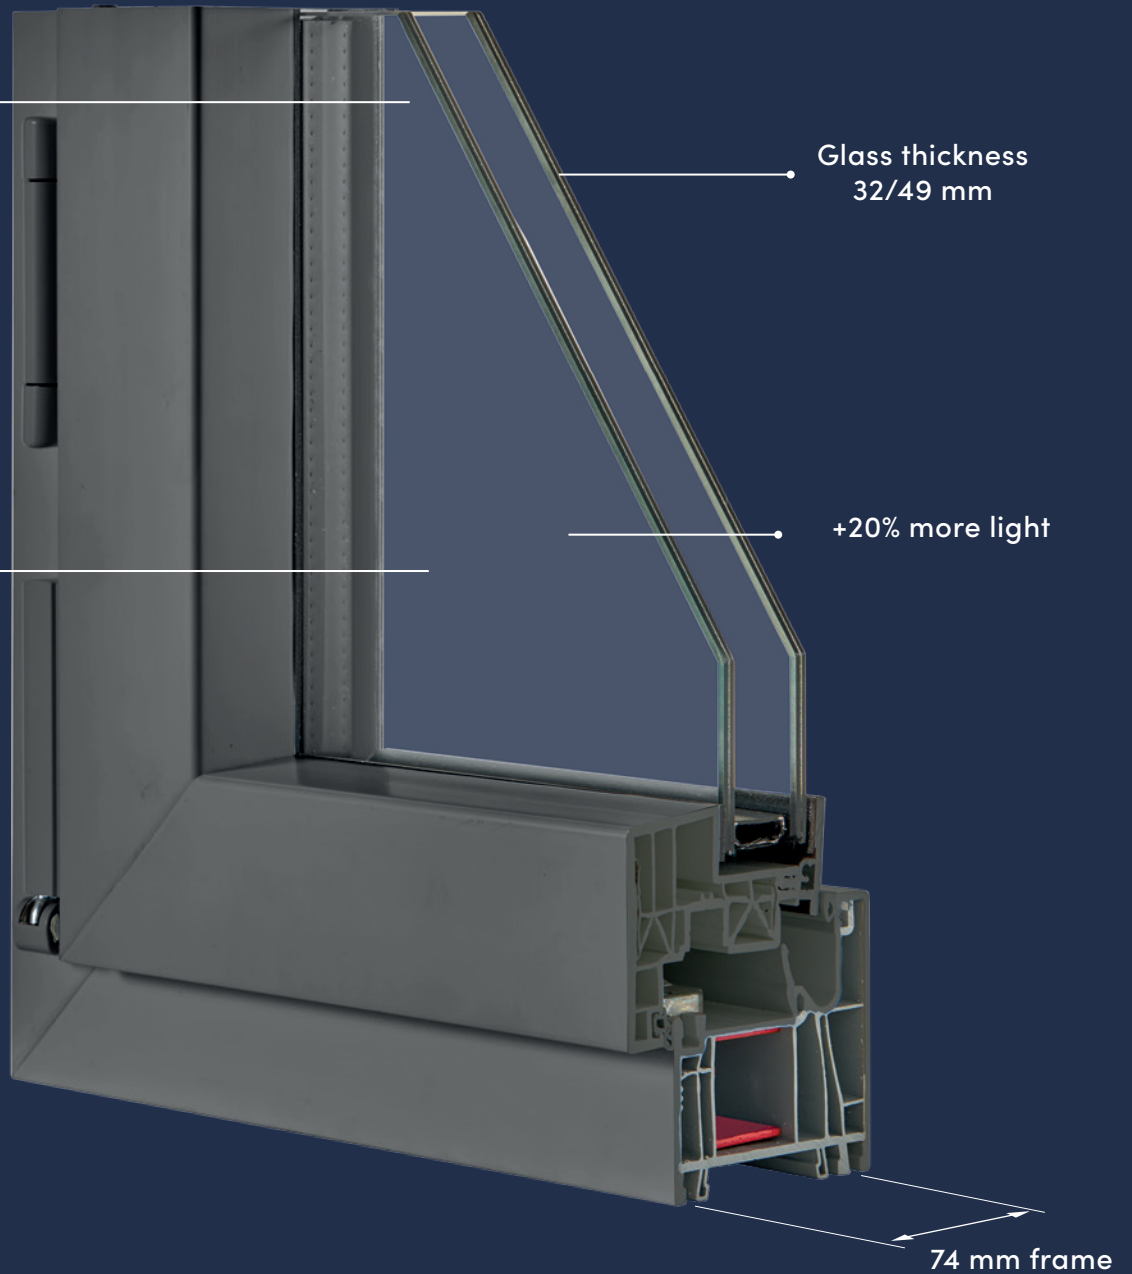

# ICONICA74

range

Max. sash/leaf  
height 2700 mm

Glass thickness  
32/49 mm

All-glass design

+20% more light

74 mm frame

Class 4

Security

Standard

Number of chambers

6

Frame profile

74

Maximum glass thickness