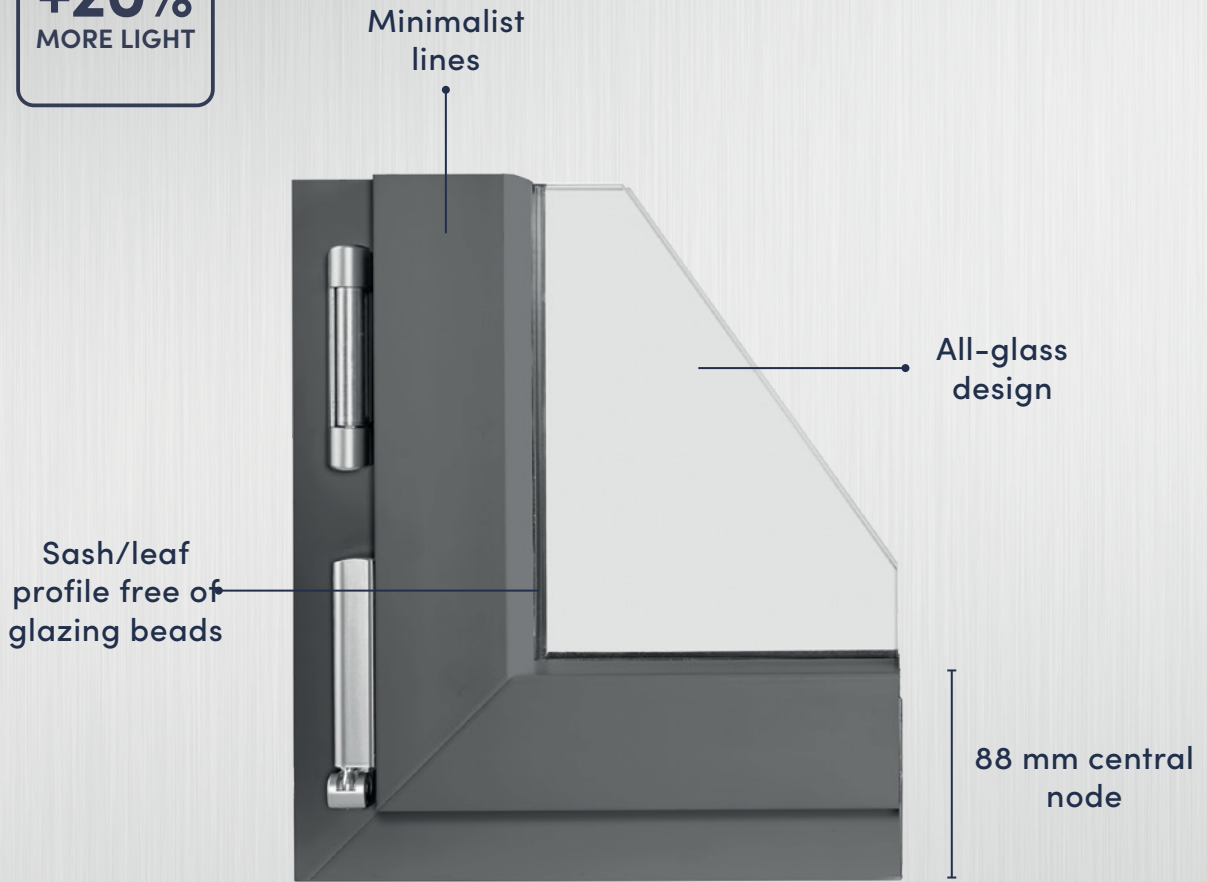

NEW TRENDS

+20%
MORE LIGHT